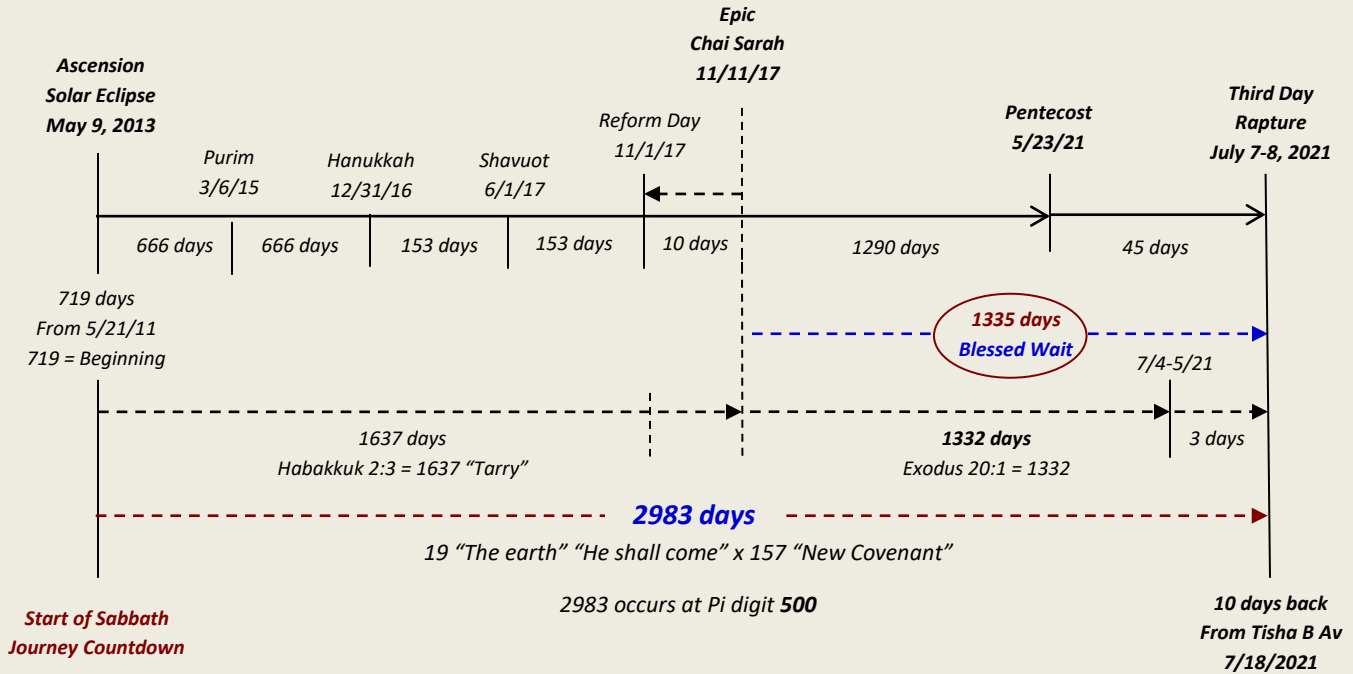

As highlighted by the world's complete timeline below, the Strong index **G1335** is assigned to the word "declaration" which is made abundantly clear when presented plain upon the markers of time. Mere words are insufficient to convey the ultimate glory.

$619 + 470 + 190 + 56 = 1335 = \text{"End of Days"}$

⁸ And I heard, but I understood not: then said I, O my Lord, what [shall be] **the end of these [things]? [619]** ⁹ And he said, Go thy way, Daniel: for the words [are] closed up and sealed **till the time [470] of the end [190]**. ¹⁰ Many shall be purified, and made white, and tried; but the wicked shall do wickedly: and none of the wicked shall understand; but the wise shall understand. ¹¹ And from the time [that] the daily [sacrifice] shall be taken away, and the abomination that maketh desolate set up, [there shall be] a thousand two hundred and ninety **days [56]**. **Blessed [is] he that waiteth, and cometh to the thousand three hundred and five and thirty days.** {Dan 12:8-12}

Final Sabbath Journey / Chai Sarah Countdown

The revelation of *Epic Chai Sarah* 11/11/2017 did not come in a vacuum. It evolved over time from the *Sabbath Journey* watch “two full years” ([Gen 41:1](#)) beyond the *guaranteed spiritual judgment* 5/21/2011 that began recognizing the *Ascension solar eclipse* 5/9/13, which began the “like manner” countdown to Christ’s promised return at His ascension.

The key prophetic numbers converging at the end are 1111, 1335 and 2983. In reflecting the two beginning verses of the bible (*Gen 1:1* & *John 1:1*), “1111” is the ultimate “Witness” to the divine fine structure of the sacred bible and “The foundation” of creation. Understanding “1335” is the book of Daniel’s final stretch number of days reserved for the reward of the blessed that wait to the end. Finally, “2983” completes the final *Sabbath Journey* watch, which prime factors are result of 19 (*The Earth*) x 157 (*New Covenant*).