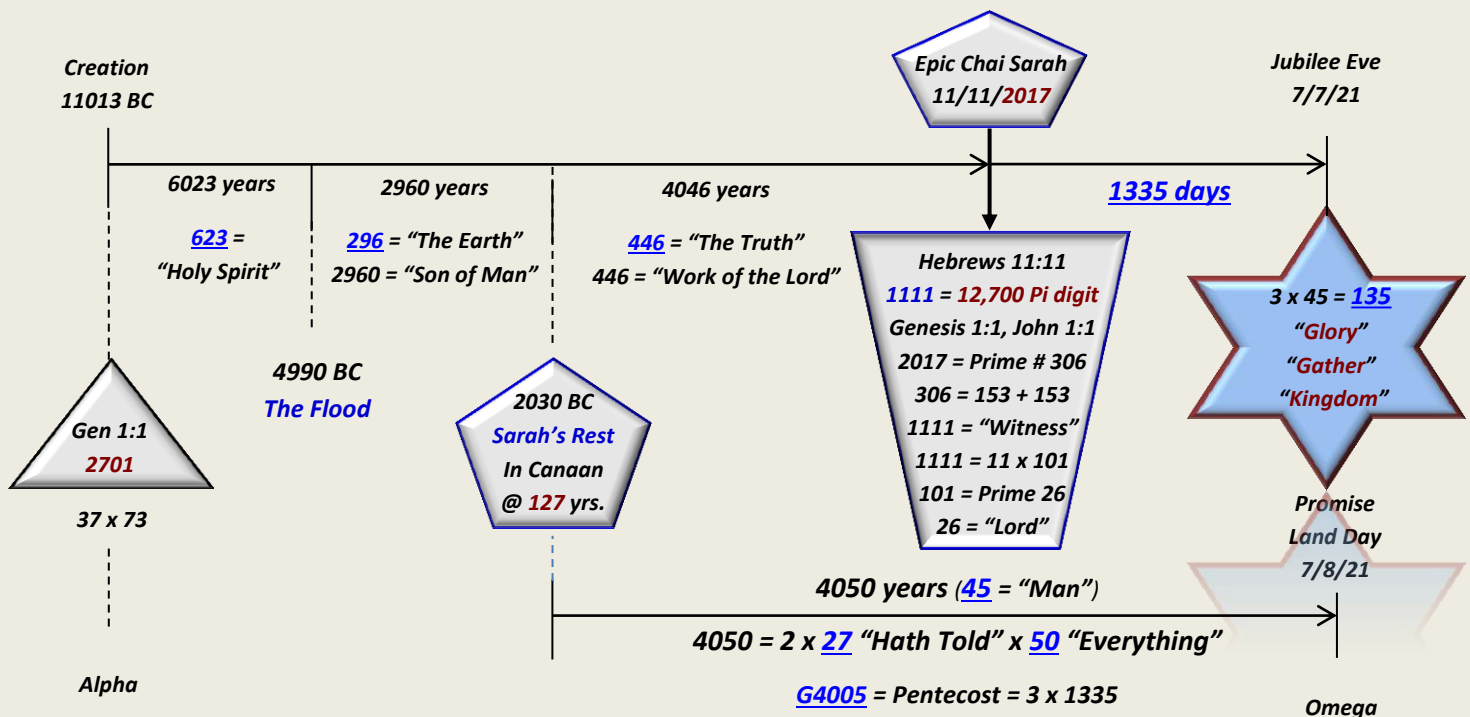

As highlighted by the world's complete timeline below, the Strong index **G1335** is assigned to the word "declaration" which is made abundantly clear when presented plain upon the markers of time. Mere words are insufficient to convey the ultimate glory.

Final Sabbath Journey / Chai Sarah Countdown

The revelation of *Epic Chai Sarah* 11/11/2017 did not come in a vacuum. It evolved over time from the *Sabbath Journey* watch “two full years” ([Gen 41:1](#)) beyond the *guaranteed spiritual judgment* 5/21/2011 that began recognizing the *Ascension solar eclipse* 5/9/13, which began the “like manner” countdown to Christ’s promised return at His ascension.

The key prophetic numbers converging at the end are 1111, 1335 and 2983. In reflecting the two beginning verses of the bible (*Gen 1:1* & *John 1:1*), “1111” is the ultimate “Witness” to the divine fine structure of the sacred bible and “The foundation” of creation. Understanding “1335” is the book of Daniel’s final stretch number of days reserved for the reward of the blessed that wait to the end. Finally, “2983” completes the final *Sabbath Journey* watch, which prime factors are result of 19 (*The Earth*) x 157 (*New Covenant*).

While “1111” profoundly occurs at the 12,700th position of Pi, “2983” occurs at the 500th position of Pi. The mathematical nexus among these numbers further affirm the prophecy.

2983	2983	2983	2983	2017	2021
-1111	+1111	-1335	+1335	+1335	-1335
1872	4094	1648	4318	3352	686
13 x 144	= 2 x 23 x 89	= 8 x 206	2 x 17 x 127	8 x 419	2 x 343
144 = Elect	89 = Redeem	206 Word	127 King of Glory	419 = Judge	343 And God said